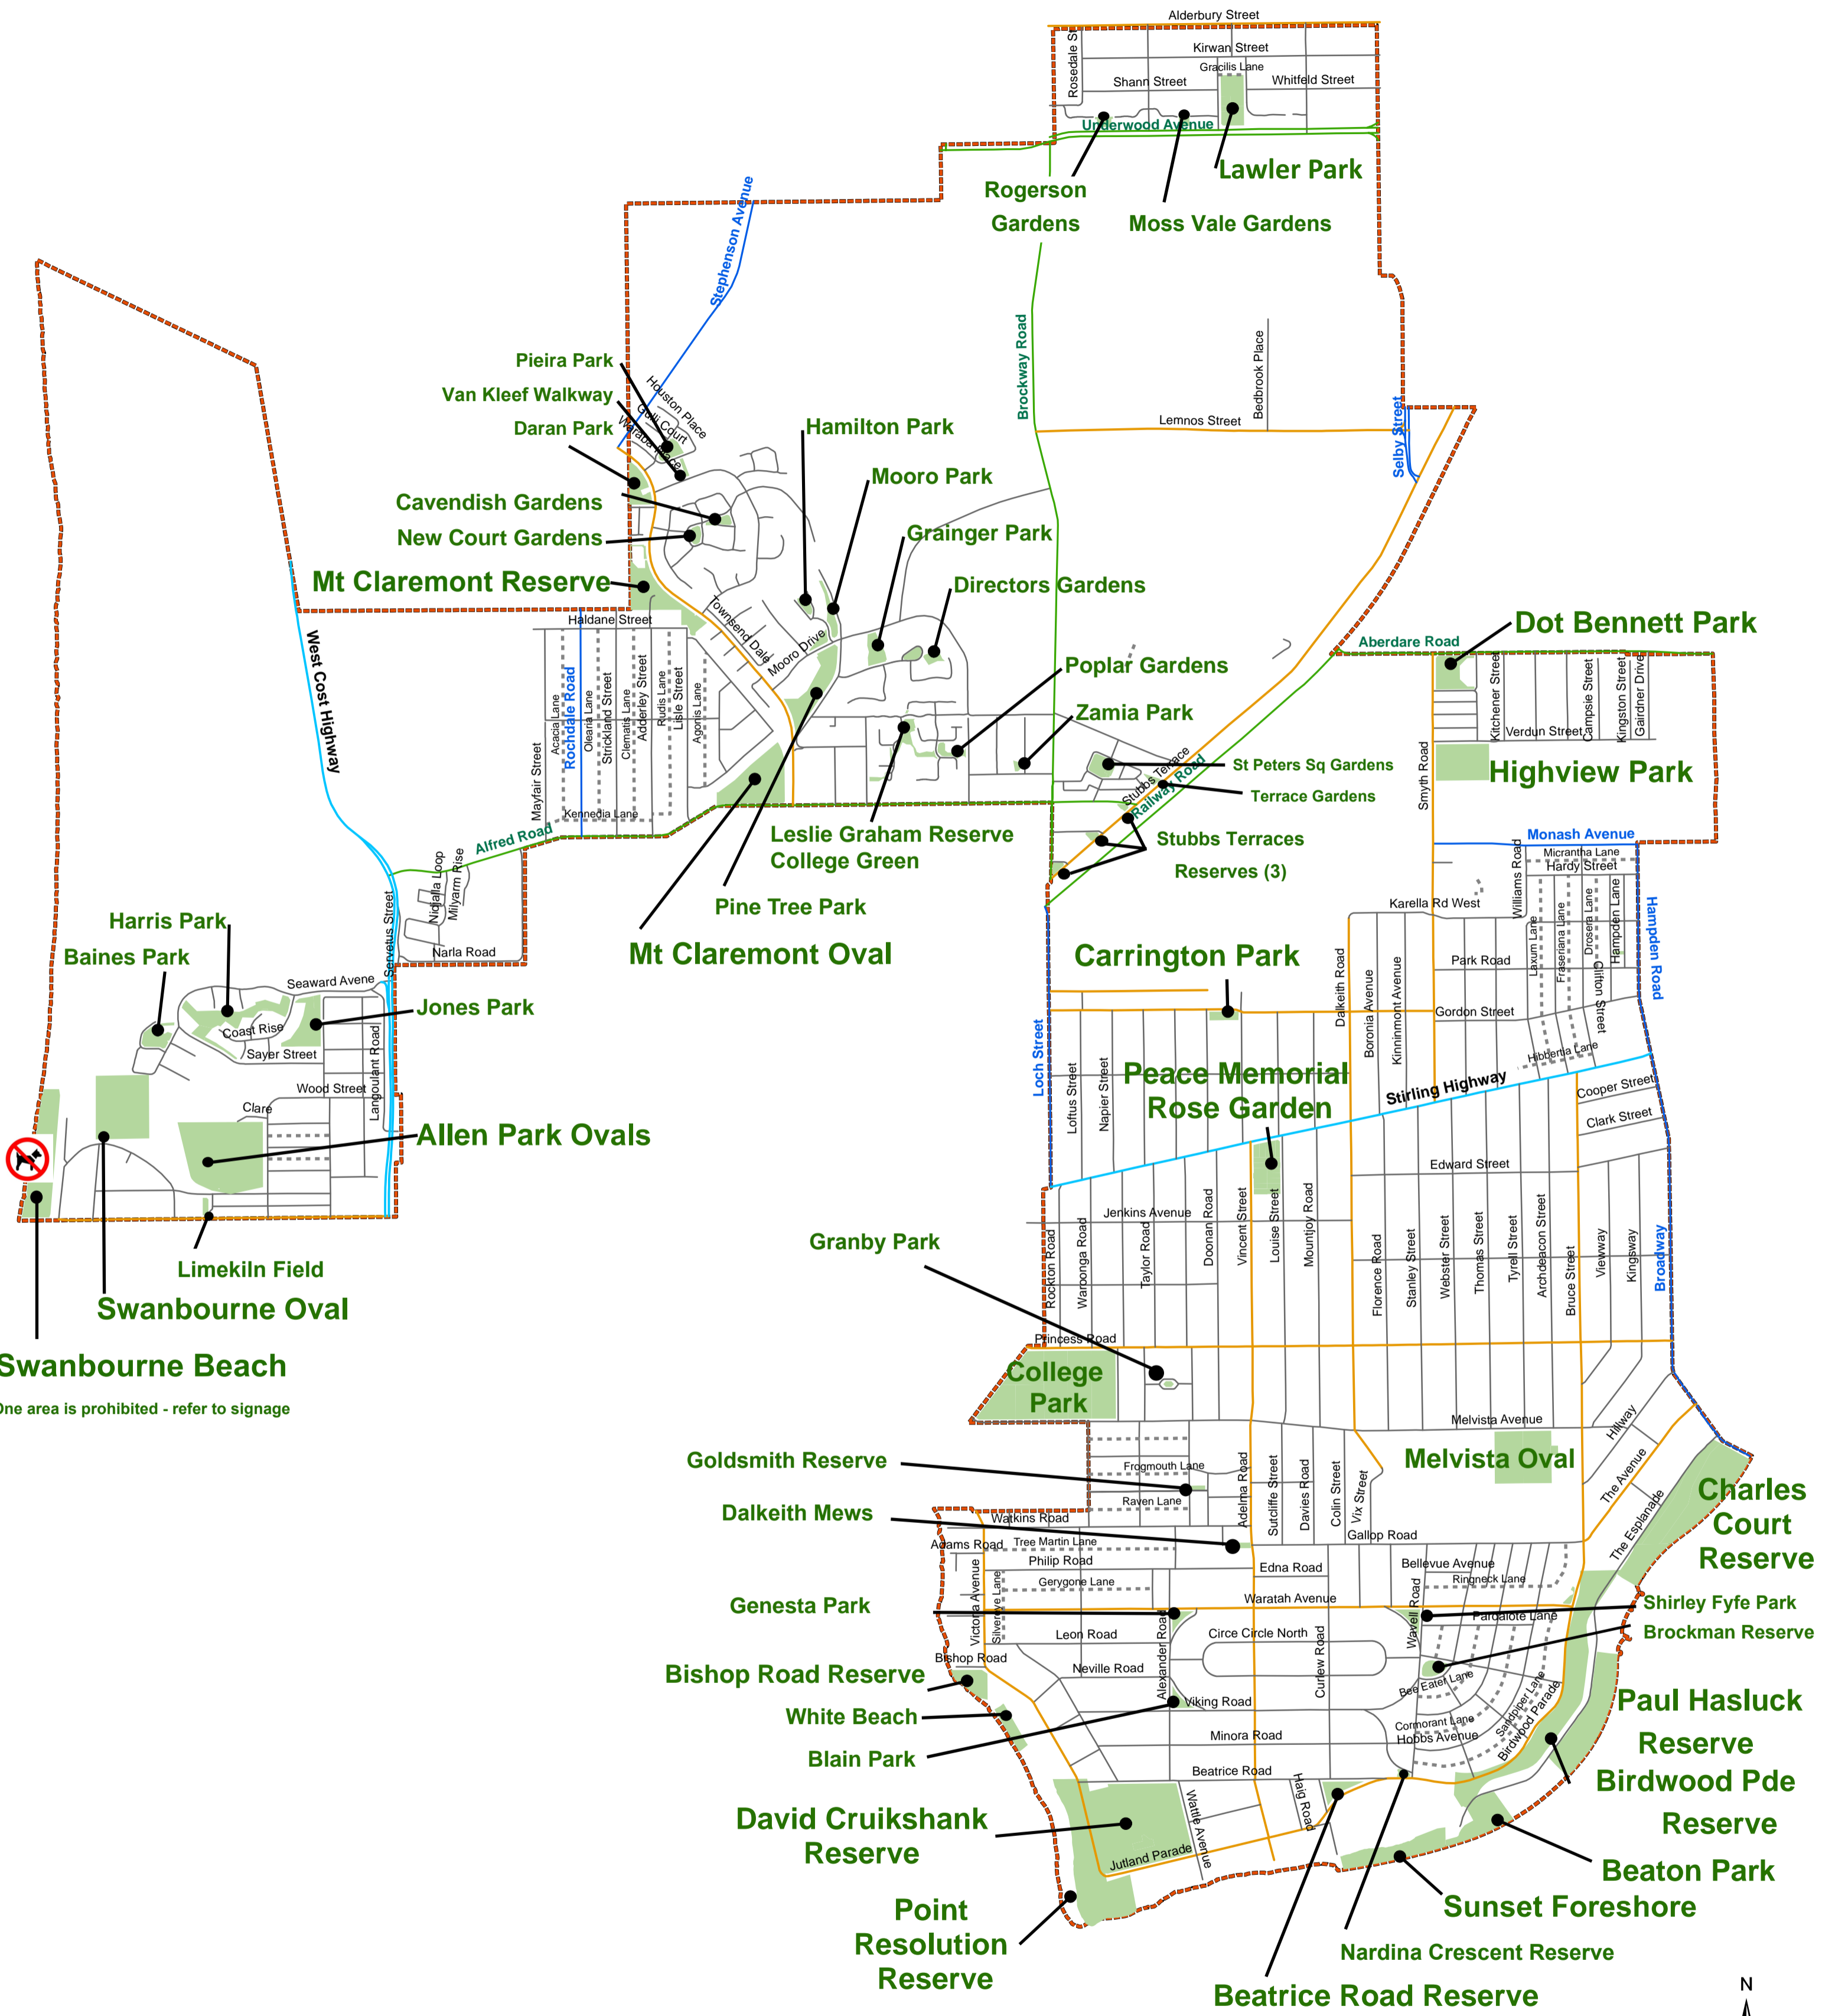

# Dog Exercise Areas - City of Nedlands

**Swanbourne Beach**  
 One area is prohibited - refer to signage

Title: City of Nedlands Dog Exercise Areas	Map Number: Ned_18_09
 City of Nedlands	Date: 7 November 2022
	Projection: GDA94 MGA50