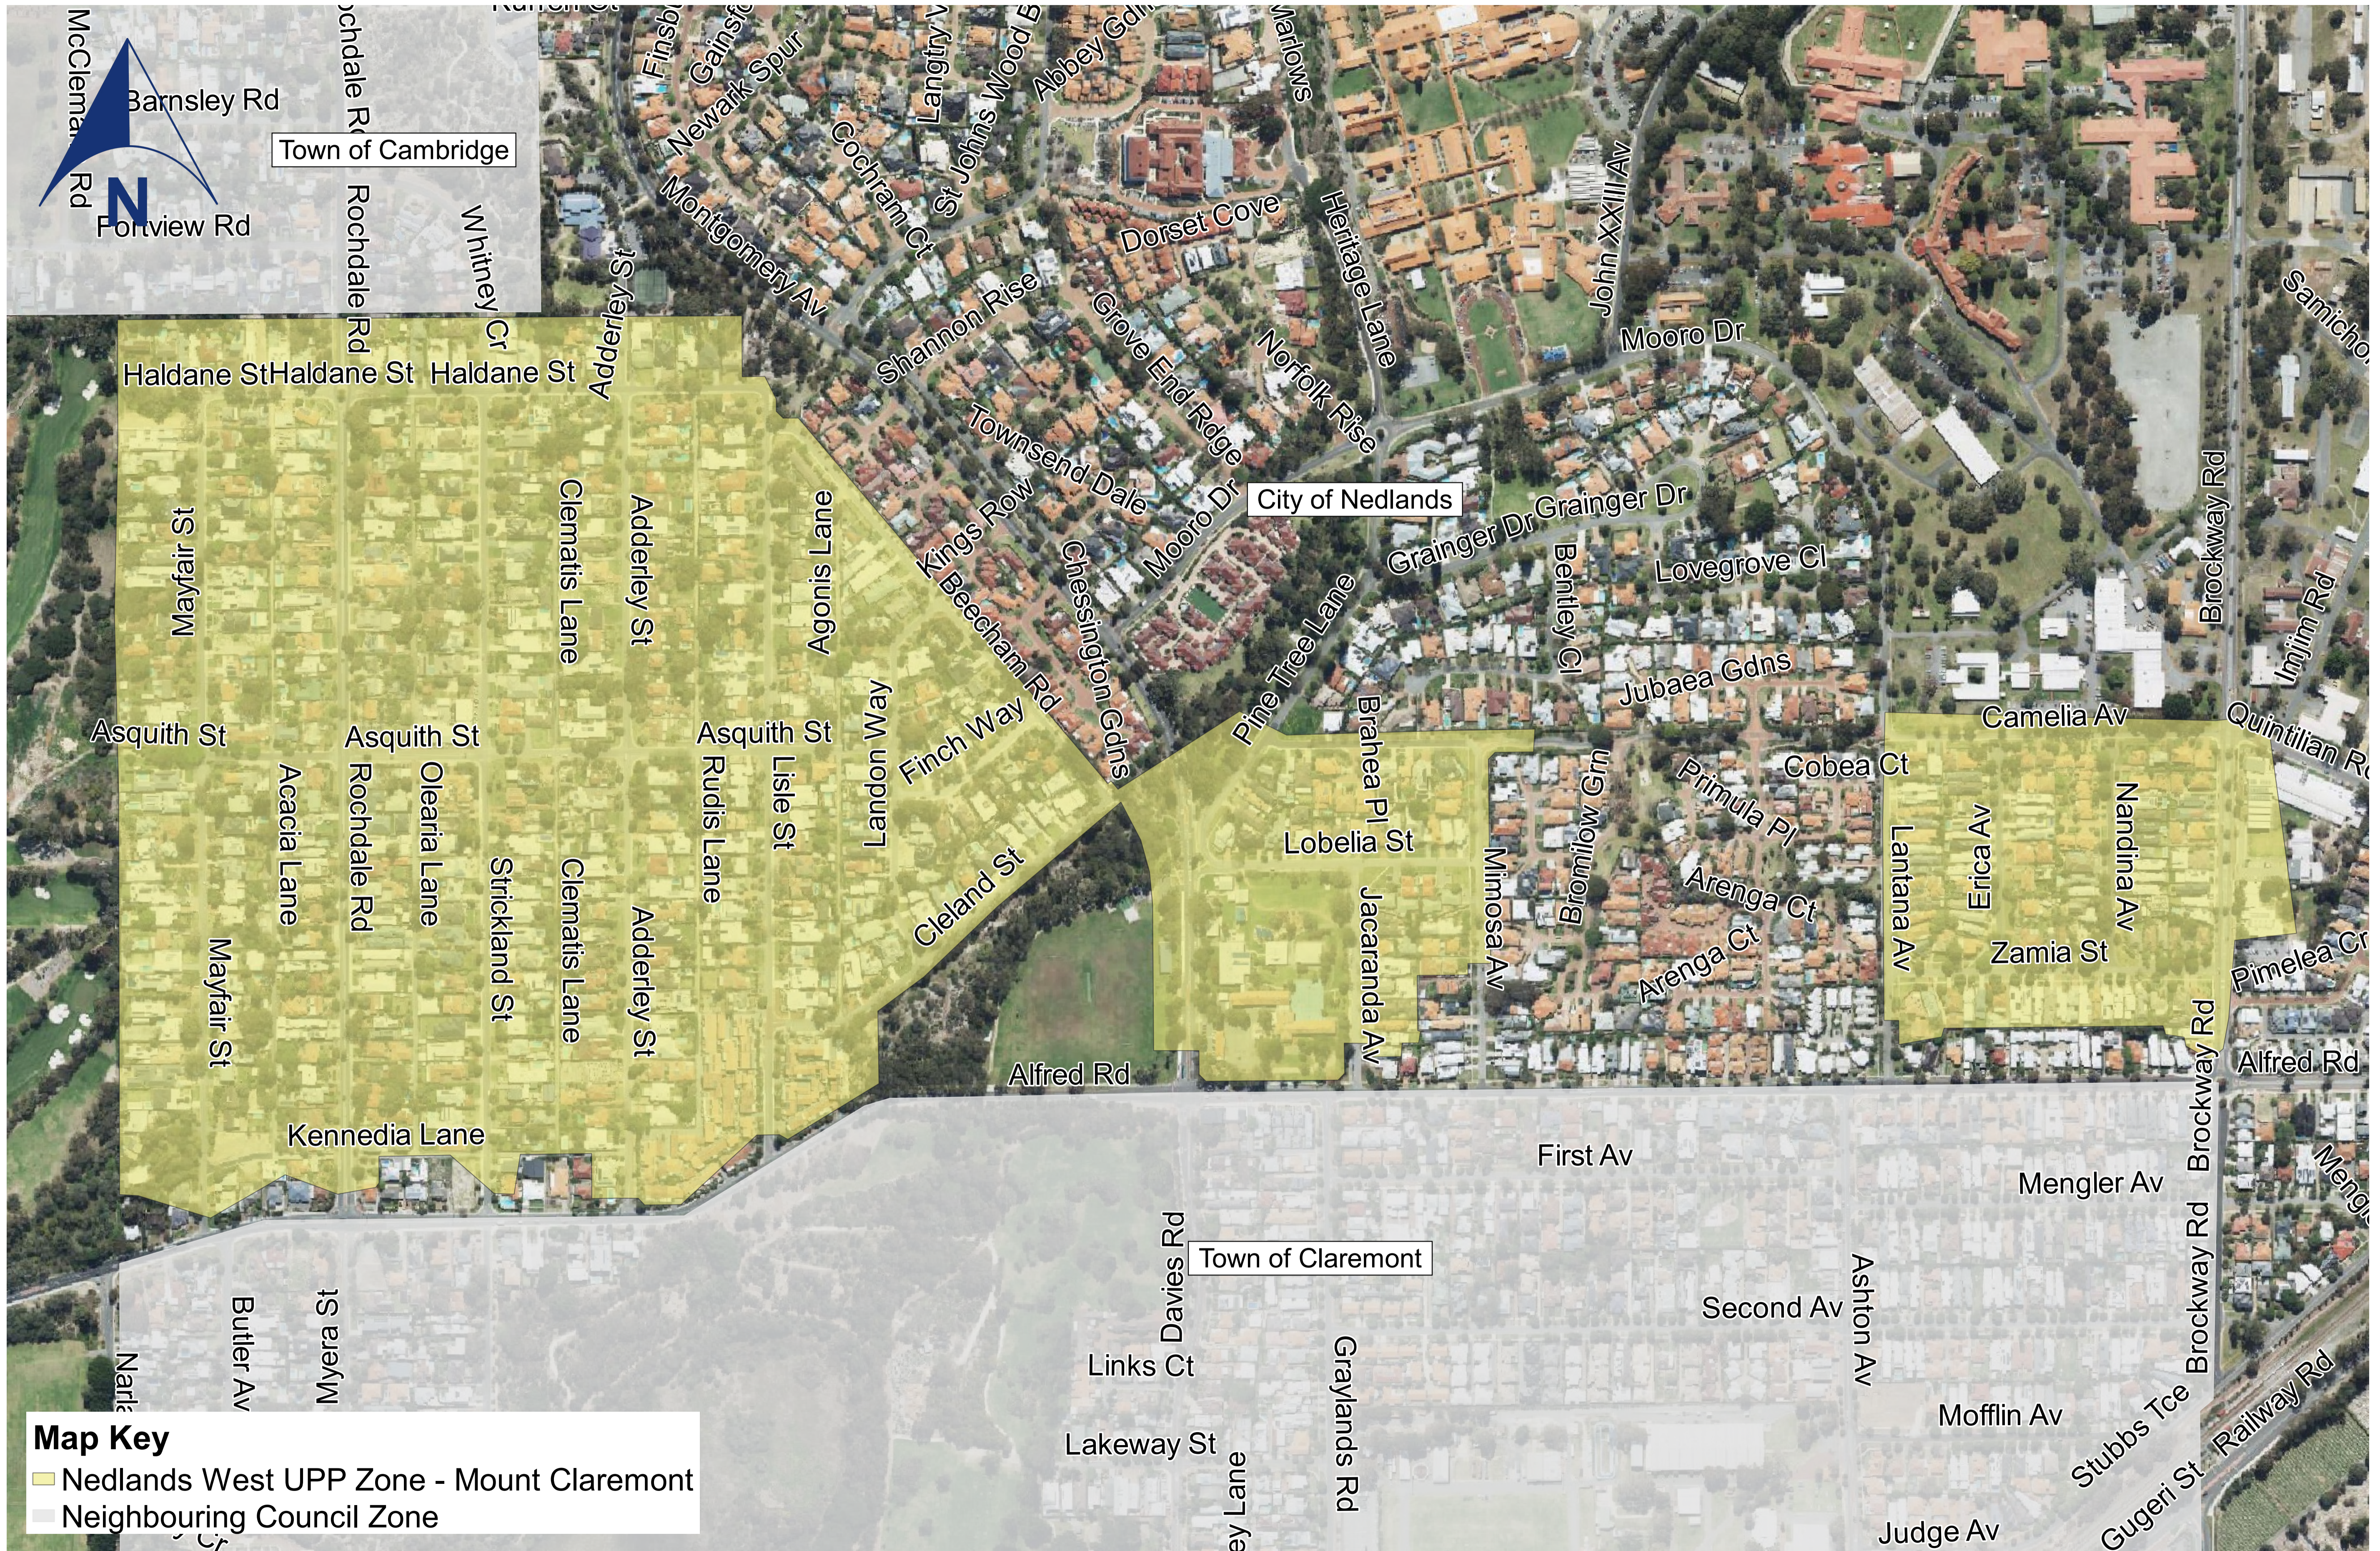

Underground Power Project - Nedlands West

Map Key

- Nedlands West UPP Zone - Mount Claremont
- Neighbouring Council Zone