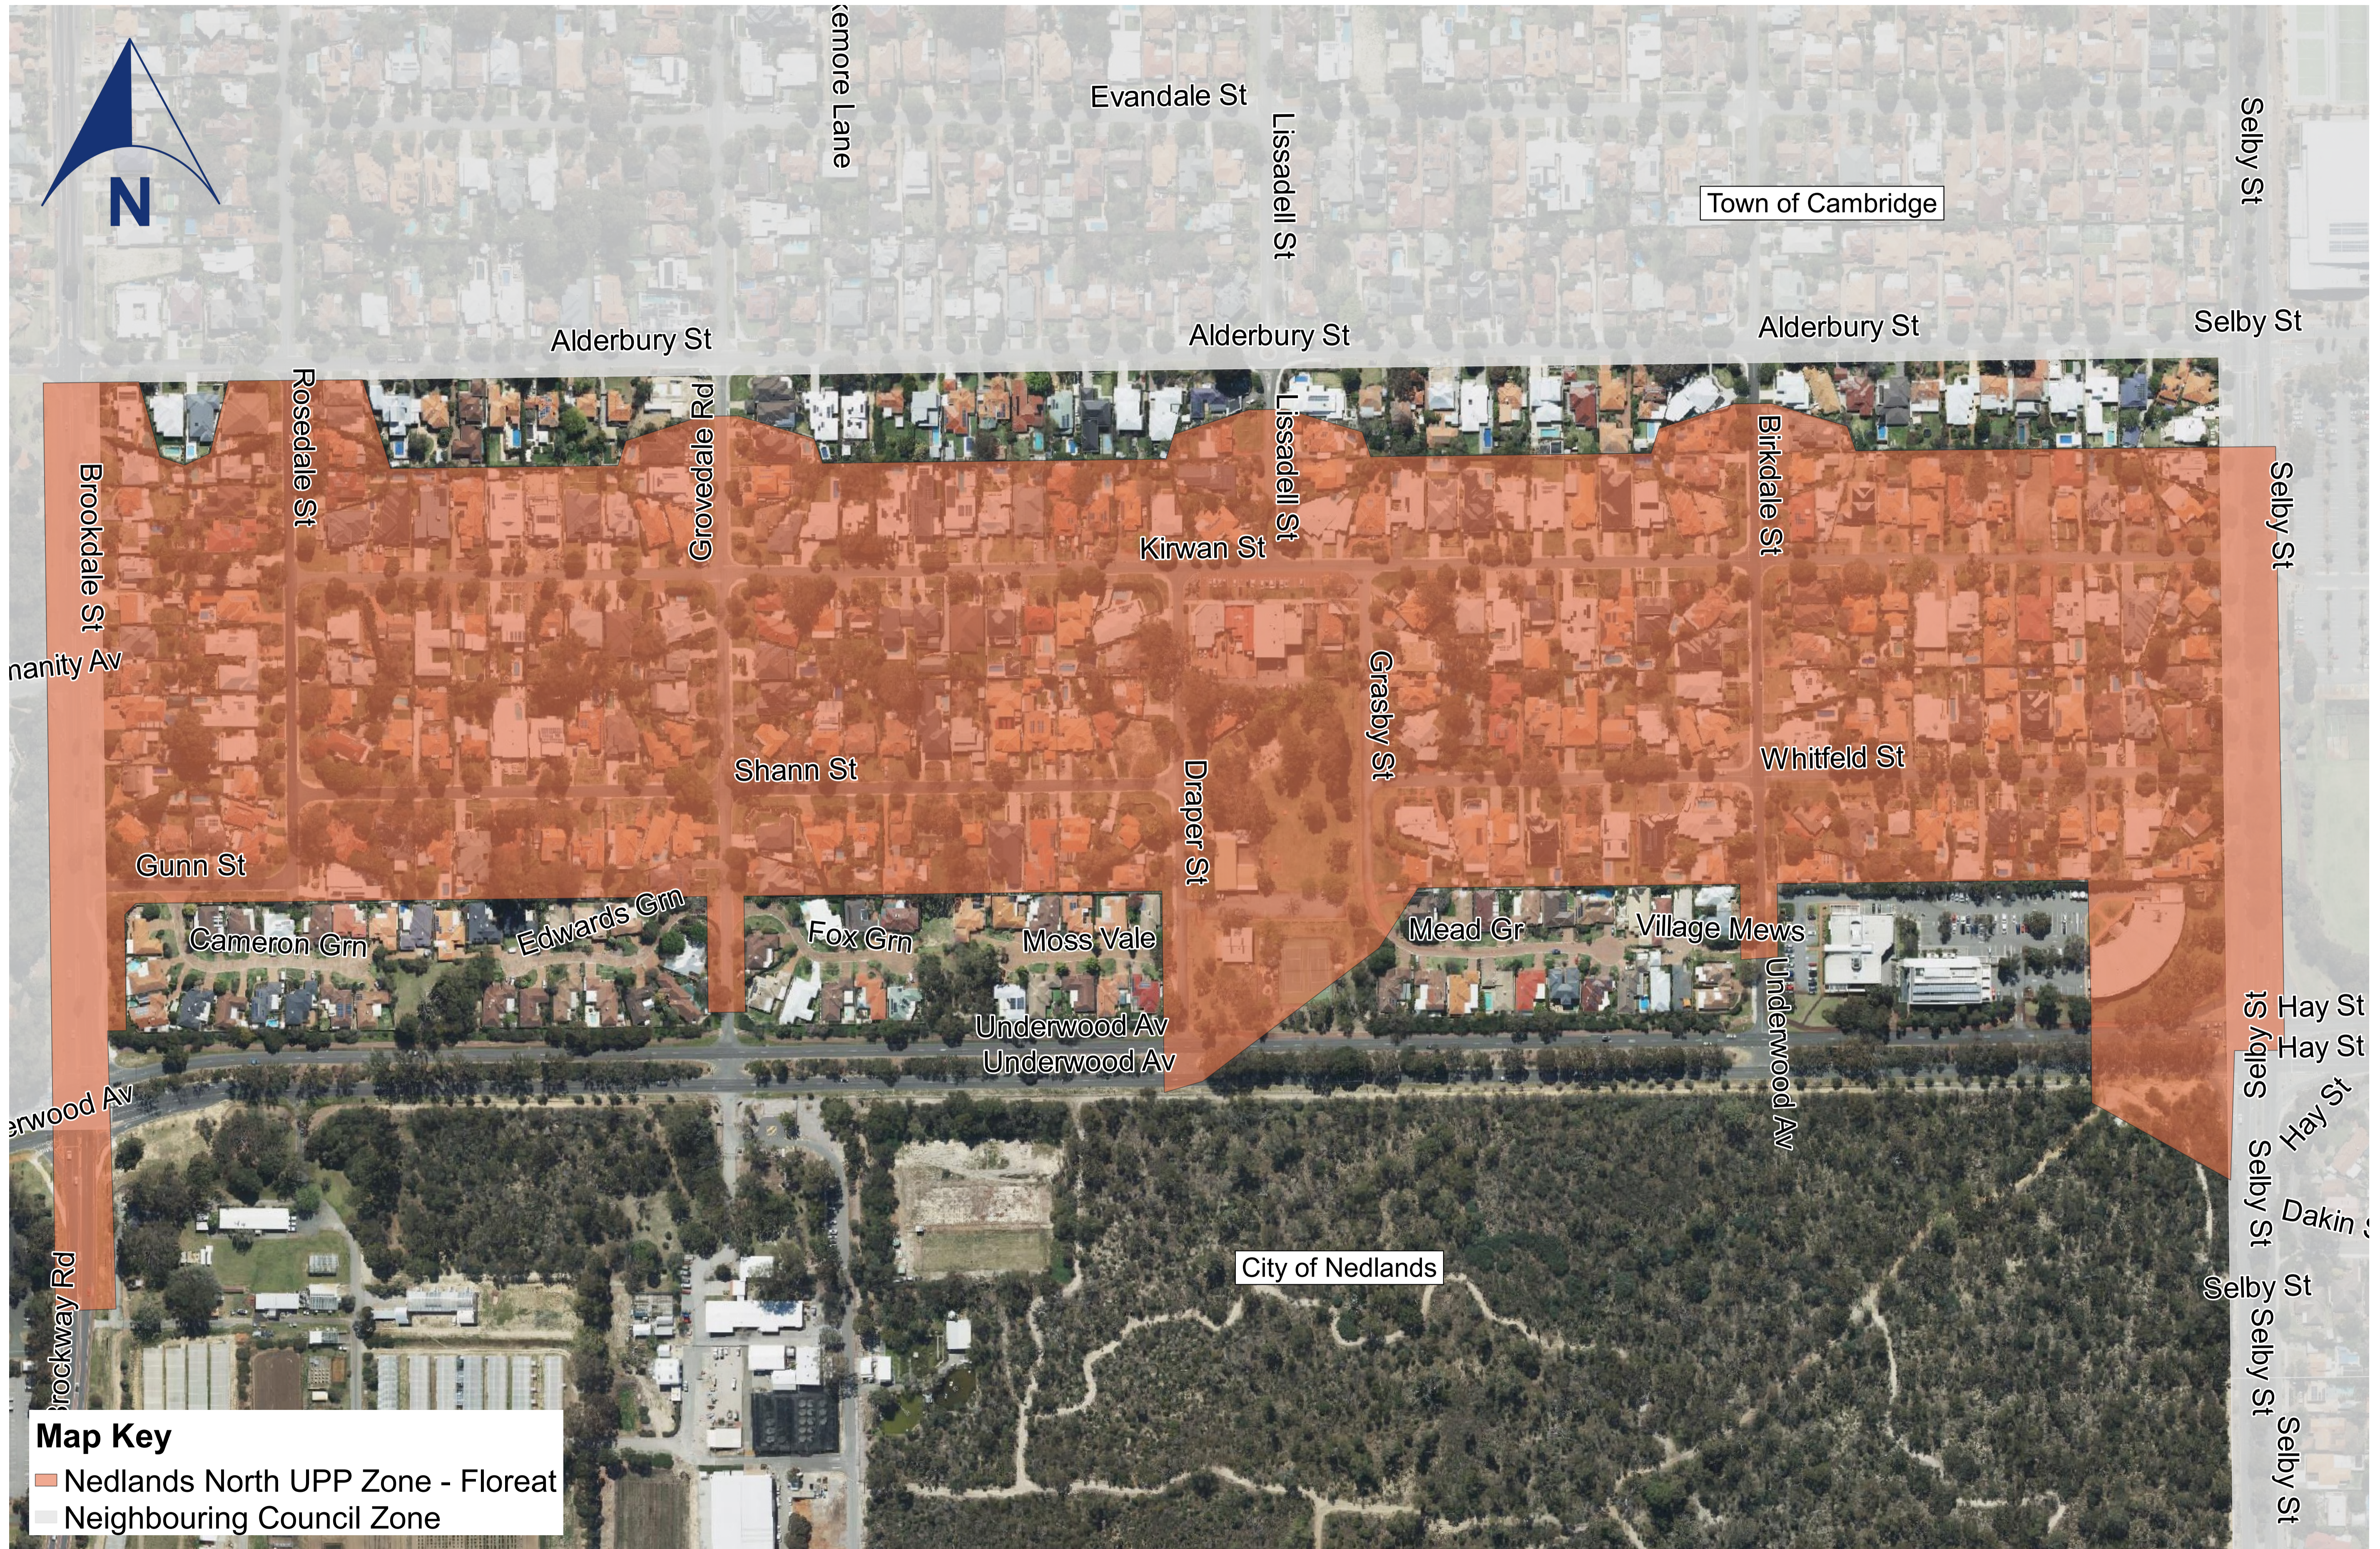

# Underground Power Project - Nedlands North

**Map Key**

- Nedlands North UPP Zone - Floreat
- Neighbouring Council Zone