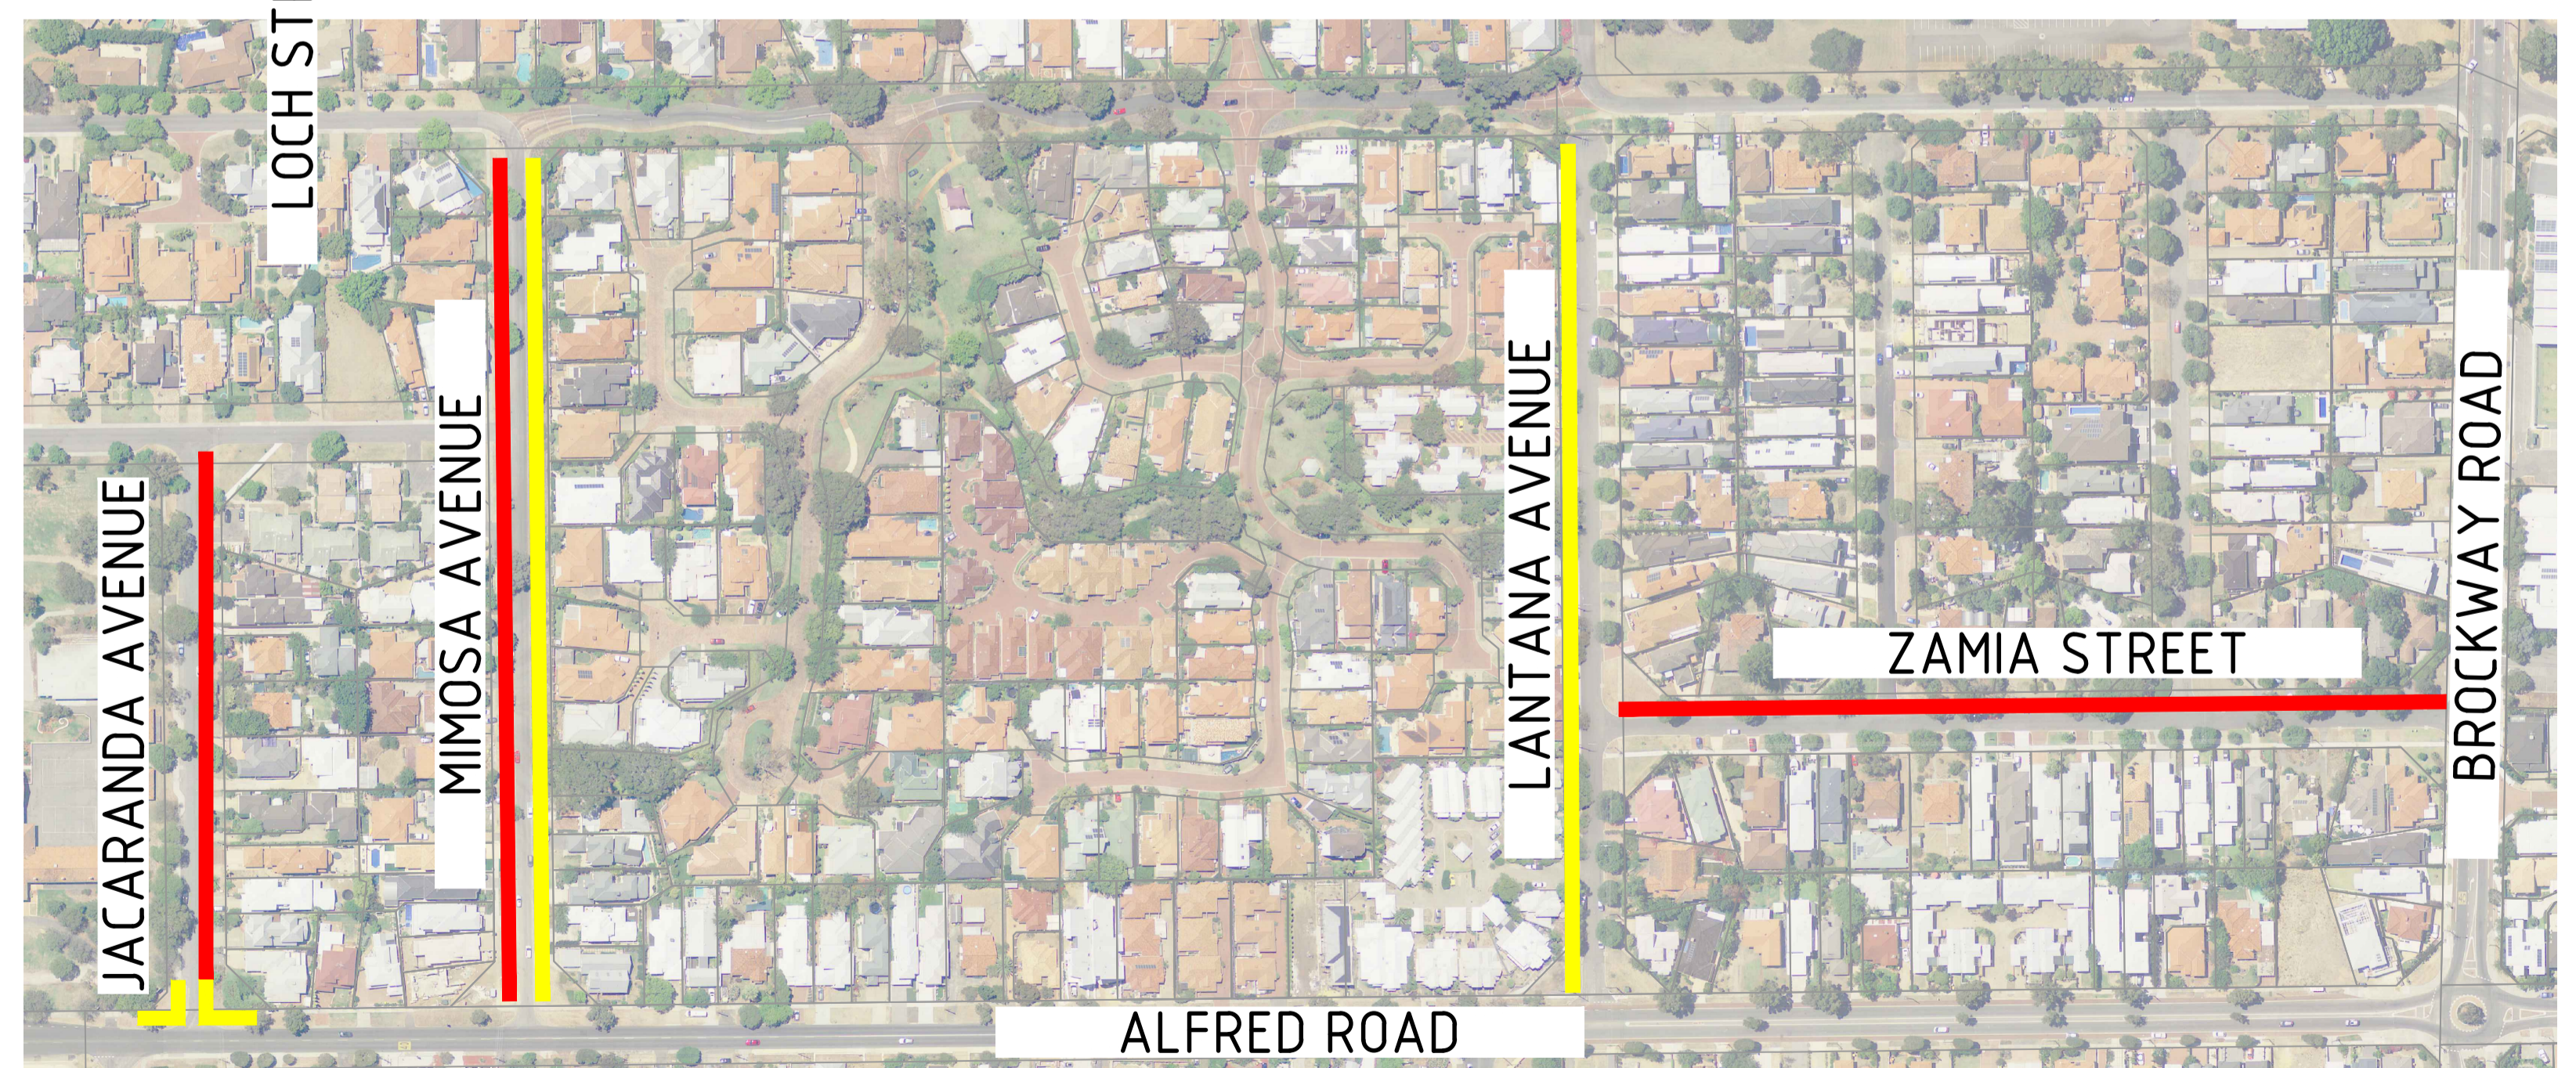

ROYAL SHOW PARKING

PARKING LEGEND

NO STOPPING ROAD OR VERGE	
NO PARKING	
NO PARKING ROAD OR VERGE	
AUTHORISED PARKING ONLY	
LIONS CLUB MANAGED PARKING	

REV. No.	REVISION NOTES	DRAWN	CHECKED	DATE
0				

SCALE: N.T.S.	
COUNCIL MINUTES:	DRAWN: APPROVED / DATE:
<small>COPYRIGHT THE CONCEPTS AND INFORMATION CONTAINED ON THIS DOCUMENT ARE THE PROPERTY OF THE CITY OF NEDLANDS AND SHALL NOT BE REPRODUCED IN WHOLE OR PART WITHOUT THE WRITTEN PERMISSION FROM THE CITY OF NEDLANDS. ANY UNAUTHORISED REPRODUCTION CONSTITUTES INFRINGEMENT OF COPYRIGHT</small>	