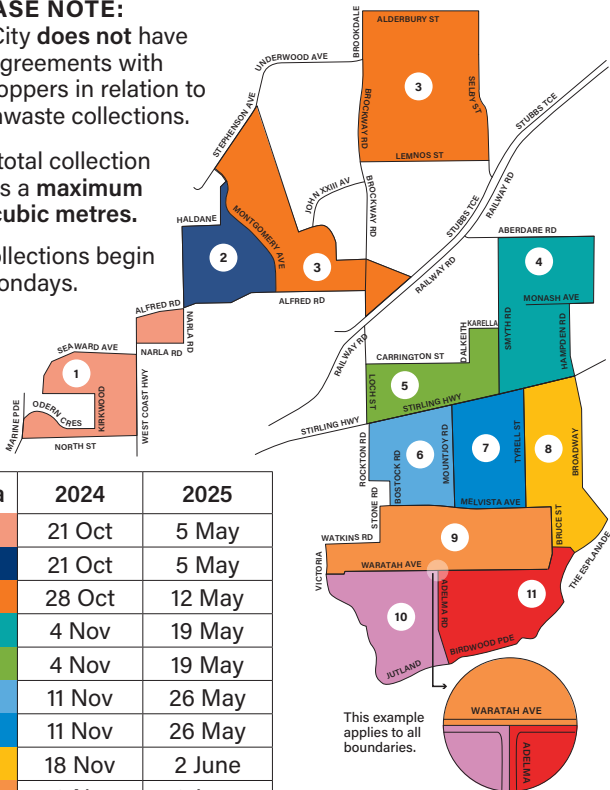

## Christmas 2024 Collections

Mon 23/12/24	Tues 24/12/24	Wed 25/12/24	Thur 26/12/24	Fri 27/12/24
Collected as normal	Collected as normal	Collected Thur 26/12/24	Collected Fri 27/12/24	Collected Sat 28/12/24

## Easter 2025 Collections

Tues 15/04/25	Wed 16/04/25	Thur 17/04/25	Fri 18/04/25	Mon 21/04/25
Collected as normal	Collected as normal	Collected as normal	Collected Sat 19/04/25	Collected as normal

## PLEASE NOTE:

The City **does not** have any agreements with tree loppers in relation to greenwaste collections.

Your total collection limit is a **maximum of 6 cubic metres**.

All collections begin on Mondays.

Area	2024	2025
1	21 Oct	5 May
2	21 Oct	5 May
3	28 Oct	12 May
4	4 Nov	19 May
5	4 Nov	19 May
6	11 Nov	26 May
7	11 Nov	26 May
8	18 Nov	2 June
9	18 Nov	2 June
10	25 Nov	9 June
11	25 Nov	9 June

These items may be placed out for collection: