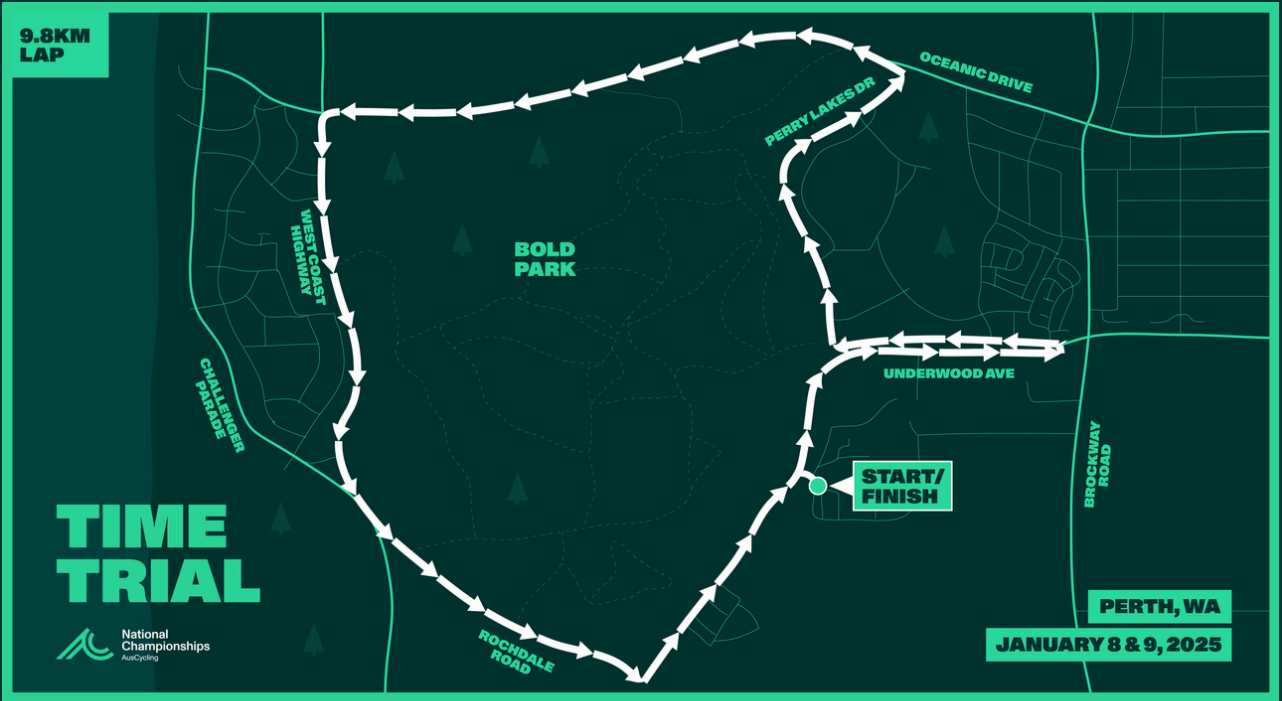

COURSE MAPS

For road closure maps please visit website: roadnationals.org.au/the-event/road-closures