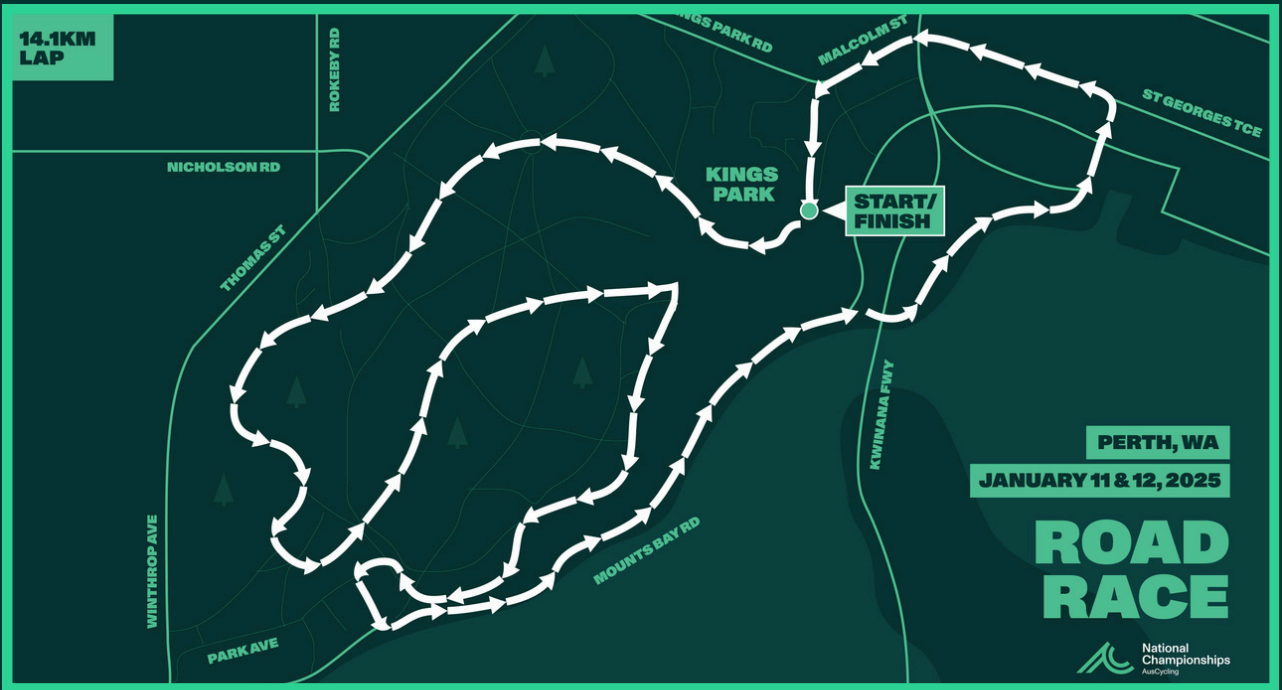

COURSE MAPS

For road closure maps please visit website: roadnationals.org.au/the-event/road-closures