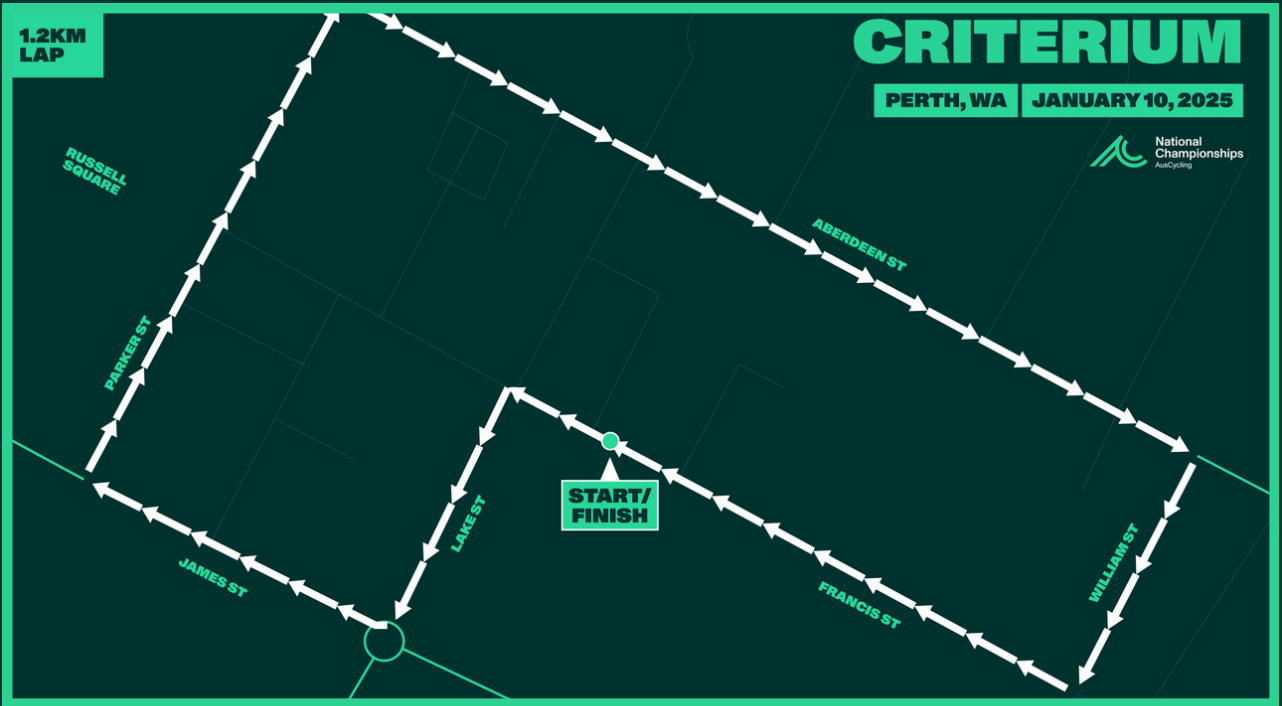

COURSE MAPS

For road closure maps please visit website: roadnationals.org.au/the-event/road-closures